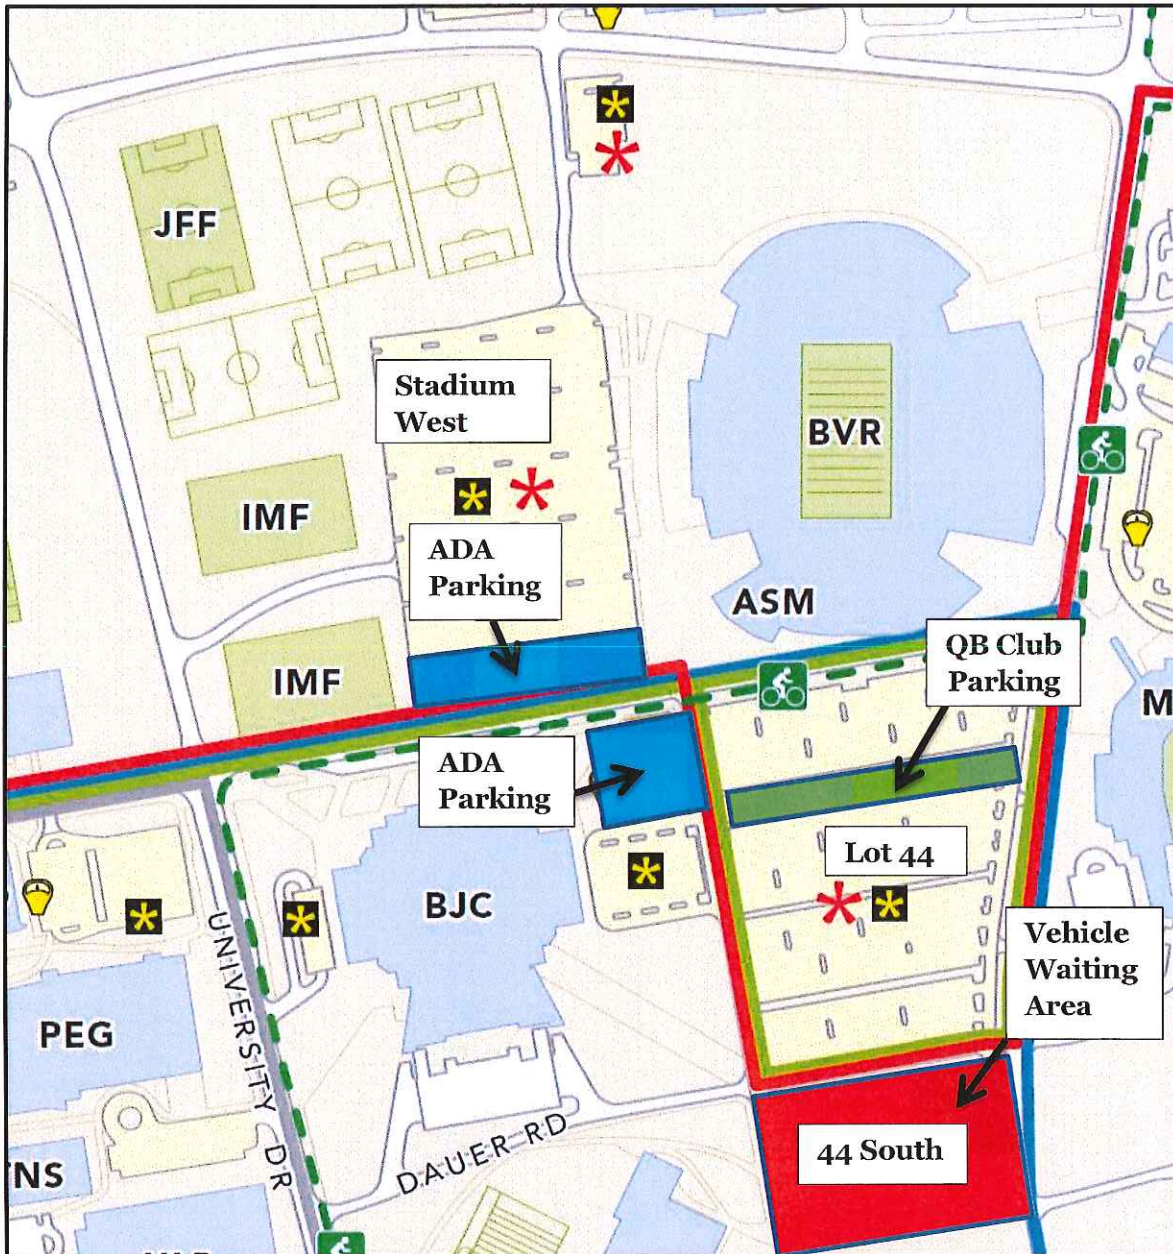

# Quarterback Club Parking Map

- General parking available at 10 a.m. (a QB Club permit must be displayed)
- ADA parking available across from the All-Sports Museum and in the first row of spaces at Lot Stadium West (must also display a valid ADA placard)
- Attendees arriving before 10 a.m. must wait with their vehicles in a valid space at Lot 44 South (please do not wait in drive lanes – this blocks traffic and access to parking spaces)